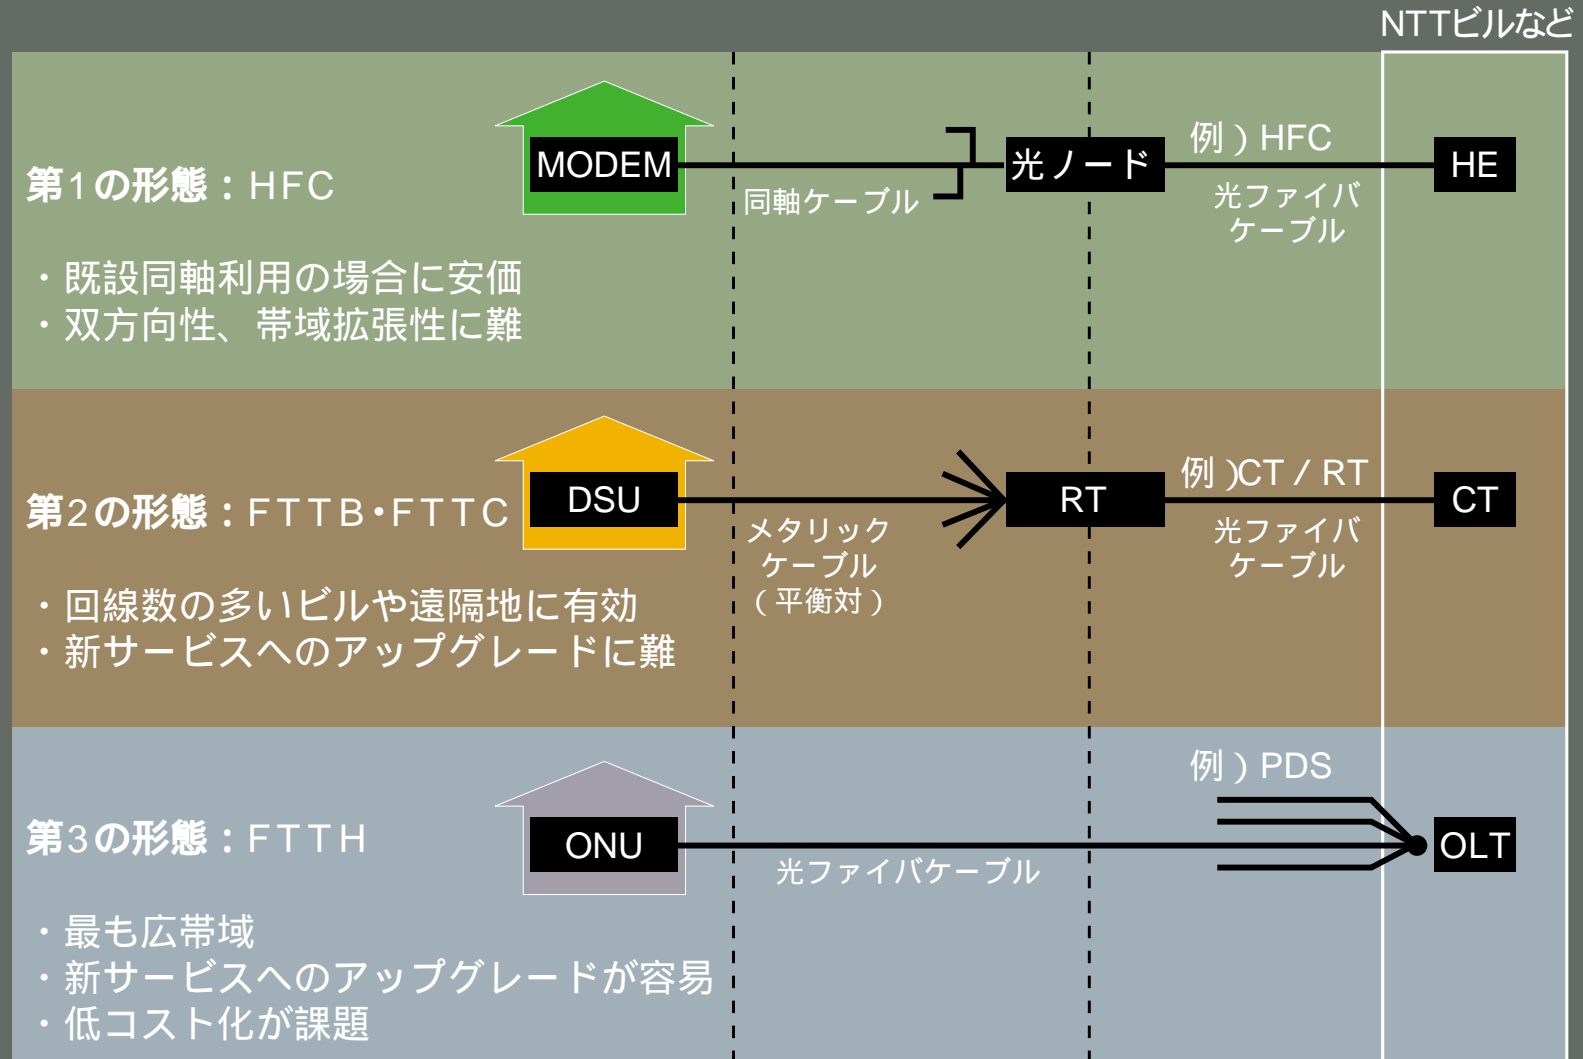

アクセス網の高度化形態

Advanced forms of access networks

HFC : Hybrid fiber / Coaxial
CT / RT : Central terminal / Remote Terminal
PDS : Passive Double Star
MODEM : Modulation/Demodulation

DSU : Digital Service Union
ONU : Optical Network Unit
OLT : Optical Line Terminal
HE : Head End